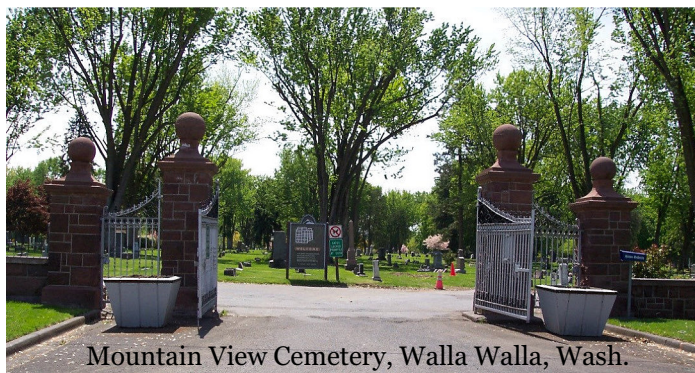

Tom Mobley

1940 - 1973

Thomas Theodore “Tom” Mobley was born October 4, 1940, and died January 1, 1973 in Walla Walla, Washington.

Burial was in Mountain View Cemetery in Walla Walla (WALLA-VE-79b-KOR2-52)

Mountain View Cemetery, Walla Walla, Wash.

If you have photos and/or other information to share about this classmate,
please send to info@ehs58.org