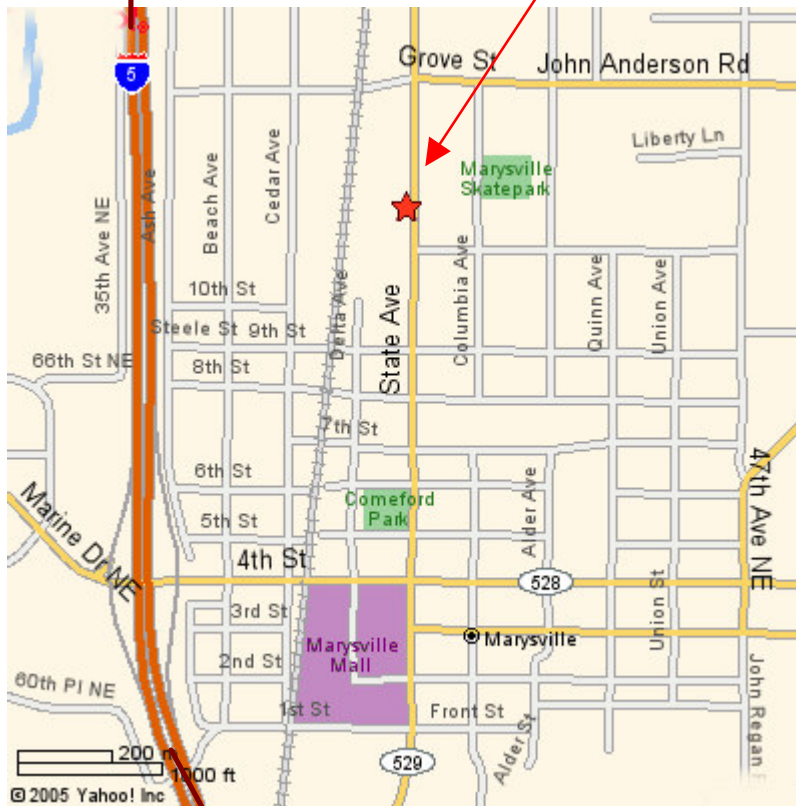

Golden Corral Family Steaks & Buffet (BANQUET ROOM)
1065 State Ave · Marysville, Washington · 360-659-4035

North to Mt.Vernon & Bellingham, Wash.

South to Everett, Wash.